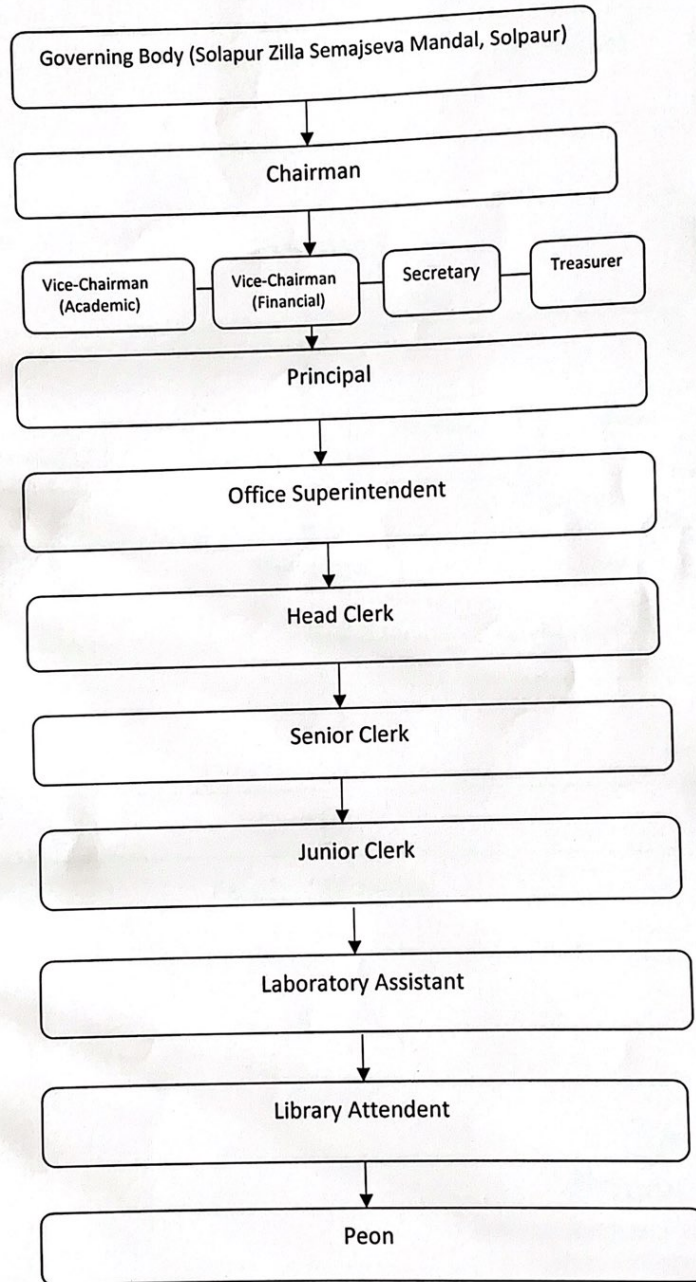

Solapur Zilla Samajseva Mandal's
Santosh Bhimrao Patil Arts, Commerce & Science College, Mandrup
COLLEGE ORGANOGRAM

Principal,
Santosh Bhimrao Patil Arts, Comm.
& Science College, Mandrup.

Solapur Zilla Samajseva Mandal's
Santosh Bhimrao Patil Arts, Commerce & Science College, Mandrup
INSTITUTIONAL ORGANOGRAM

Principal,
Santosh Bhimrao Patil Arts, Comm
& Science College, Mandrup